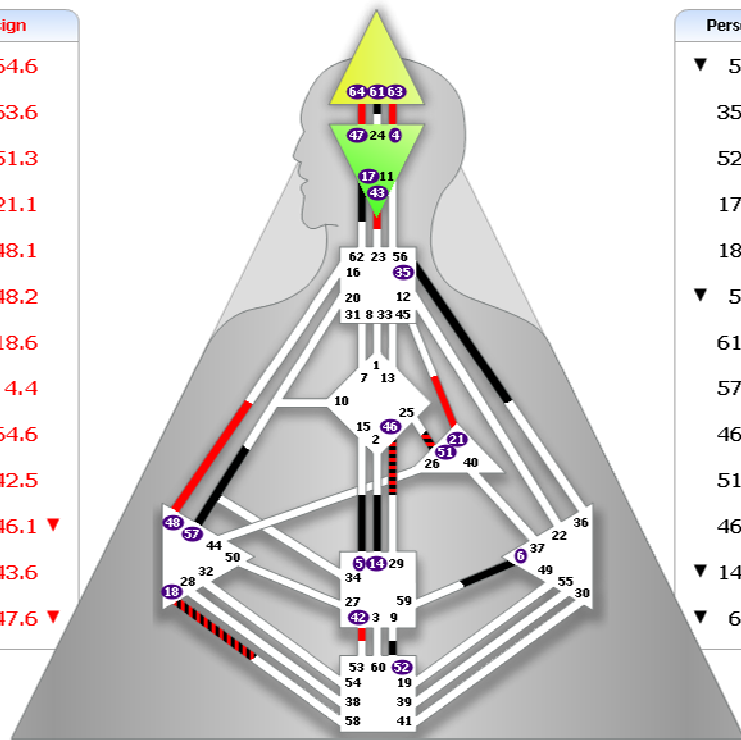

# Human Design System

Design	
⊙	64.6
⊕	63.6
☾	51.3
♋	21.1
♌	48.1
♍	48.2
♎	18.6
♏	4.4
♐	64.6
♑	42.5
♒	46.1 ▼
♓	43.6
♈	47.6 ▼

Personality	
▼ 5.4	⊙
	35.4 ⊕
	52.2 ☾
	17.4 ♋
	18.4 ♌
▼ 5.4	♍
	61.6 ♎
	57.2 ♏
	46.6 ♐
	51.5 ♑
	46.6 ♒
▼ 14.3	♓
▼ 6.3	♈